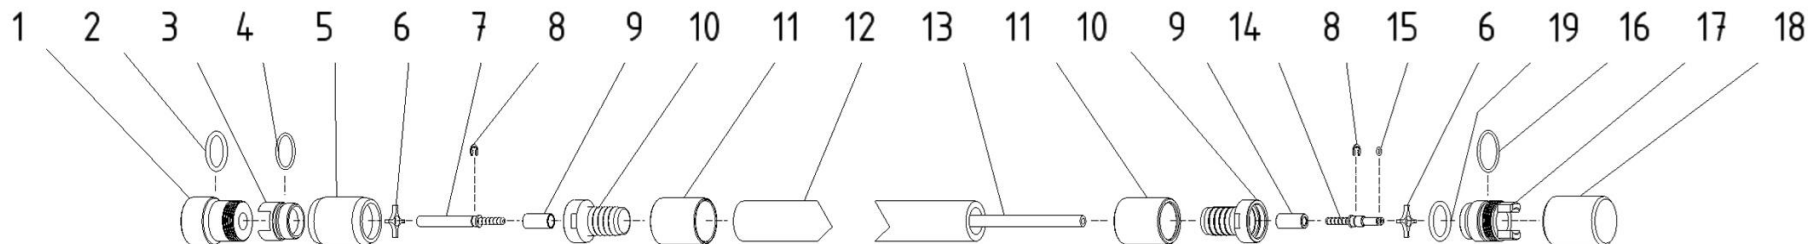

Air hose – MAX K95S

Nr.	Name	Item number	QTY
1.	Dirt plug (male)	PMZAW-W095-00.01	1
2.	Dirt plug seal (O-Ring 32x4)	MTSORIU0005	1
3.	Outer hose quick coupler (female)	PMLWZ-W095-00.03	1
4.	Coupler seal (O-Ring 29x3,5)	MTSORNB0030	1
5.	Coupler nut	PMNAW-W095-00.02	1
6.	Control hose cross spacer M95	PMWWC-W095-00.08	2
7.	Control hose barbed coupling (female)	PMLWCZ-W095-00.09	1
8.	Retaining ring (E-clip) M95	MMEMNPZ0004	2
9.	Control hose crimping ferrule M95	PMTULZW-W095-00.11	2
10.	Outer hose barbed coupling female M95	PMLWG-W095-00.04	2
11.	Outer hose crimping ferrule M95	PMTULZW-W095-00.10	2
12.	Outer hose 20 m	MTSWG0010	m
13.	Control hose 20 m	MTSWG0016	m
14.	Control hose barbed coupling (male)	PMLWCM-W095-00.07	1
15.	Control hose seal (O-Ring 4,3x2,4)	MTSORNB0004	1
16.	Coupler seal (O-ring 35x3,5)	MTSORIU0006	1
17.	Outer hose quick coupler (male) M95	PMSRB-W095-00.05	1
18.	Dirt cap (female)	PMZAZ-W095-00.06	1
19.	Coupler seal (O-ring 32x4)	MTSORIU0005	1
...	Control hose 20m, complete M95 (Pos. 7, 9 x 2, 13 x 20, 14, 15, work)	WAWWC095W	1
...	Air supply/control hose 20 m, complete M95	WAWZ09520	1