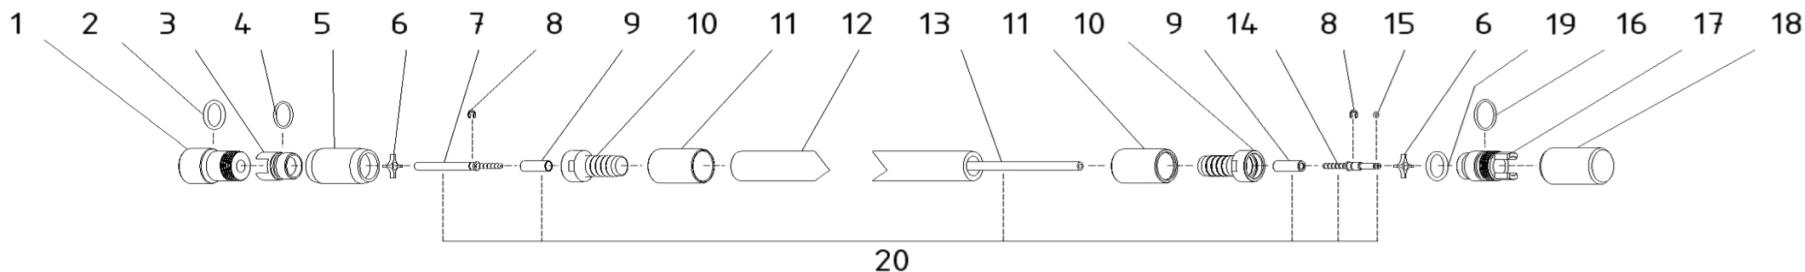

## Air hose MAX K55S

Nr.	Name	Item number	QTY
1.	Dirt plug (male)	PMZAZ-W055-00.01	1
2.	Dirt plug seal (O-Ring 21x4)	MTSORNB0133	1
3.	Outer hose quick coupler (female)	PMLWZ-W055-00.03	1
4.	Coupler seal (O-Ring 17,3x2,4)	MTSORNB0062	1
5.	Coupler nut	PMNAW-W055-00.02	1
6.	Control hose cross spacer M55	pMWWC-W055-00.08	2
7.	Control hose barbed coupling (female)	PMLWCZ-W055-00.09	1
8.	Retaining ring (E-clip) ST5 M55	MMEMNPZ0005	2
9.	Control hose crimping ferrule M55, M65, M75	PMTULZW-W065-00.11	2
10.	Outer hose barbed coupling female M55	PMLWG-W055-00.04	2
11.	Outer hose crimping ferrule M55	PMTULZW-W055-00.10	2
12.	Outer hose 20 m	MTSWG0024	m
13.	Control hose 20 m	MTSWG0005	m
14.	Control hose barbed coupling (male)	PMLWCM-W055-00.07	1
15.	Control hose seal (O-Ring 3x1.5)	MTSORNB0125	1
16.	Coupler seal (O-Ring 22,2x3)	MTSORNB0130	1
17.	Outer hose quick coupler (male) M55	PMSRB-W055-00.05	1
18.	Dirt cap (female)	PMZAW-W055-00.06	1
19.	Coupler seal (O-Ring 20x4)	MTSORNB0127	1
20.	Control hose 20m, complete M55 (Pos. 7, 9 x 2, 13 x 20, 14, 15, work)	WAWWC055W	1
...	Air supply/control hose 20 m, complete M55	WAWZ05520	1